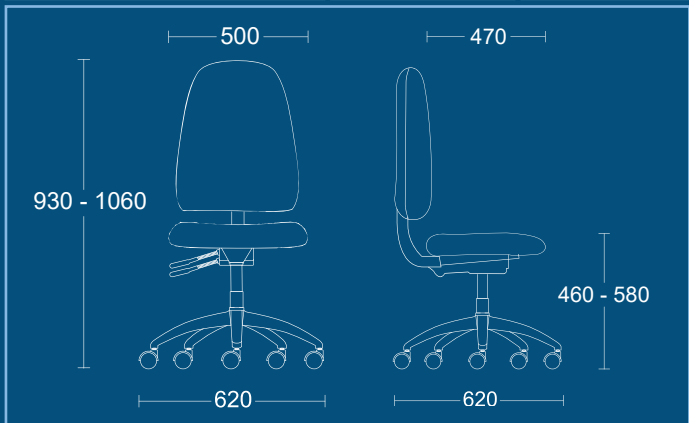

Optional Features

- Chrome base
-

CONTRACT

OPH

High back chair.

DIMENSIONS	
WIDTH	620mm
DEPTH	620mm
SEAT HEIGHT	460mm
OVERALL HEIGHT	930mm
OVERALL HEIGHT	1060mm

OPM

Medium back chair.

DIMENSIONS	
WIDTH	620mm
DEPTH	620mm
SEAT HEIGHT	460mm
OVERALL HEIGHT	870mm
OVERALL HEIGHT	1000mm

PSI Seating Limited

Parkside Mill
 Walter Street
 Blackburn
 Lancashire
 BB1 1TL

Telephone: **01254 673400**