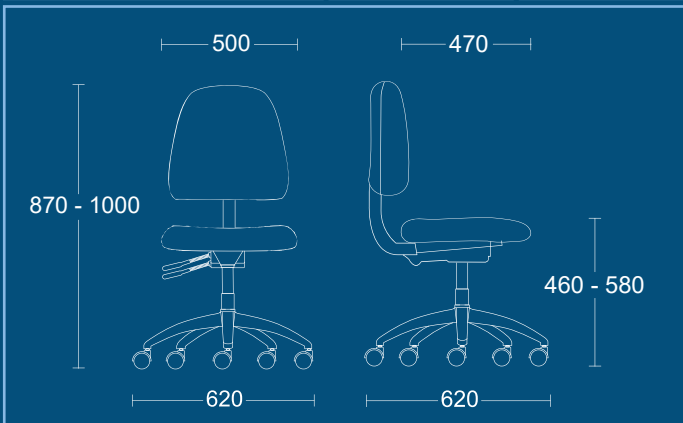

Optional Features

- Chrome base
-

CONTRACT

OPH

High back chair.

DIMENSIONS	
WIDTH	620mm
DEPTH	620mm
SEAT HEIGHT	460mm
OVERALL HEIGHT	930mm
OVERALL HEIGHT	1060mm

OPM

Medium back chair.

DIMENSIONS	
WIDTH	620mm
DEPTH	620mm
SEAT HEIGHT	460mm
OVERALL HEIGHT	870mm
OVERALL HEIGHT	1000mm

PSI Seating Limited

Parkside Mill
 Walter Street
 Blackburn
 Lancashire
 BB1 1TL

Telephone: **01254 673400**