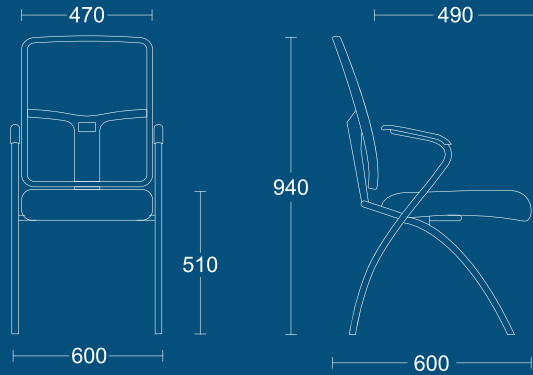

FLIPPER - GM-FS / OPTIONAL GLIDES

FLIPPER

GM-FS

Mesh back
armchair with
silver frame,
fabric seat and
black castors.

DIMENSIONS

WIDTH	600mm
DEPTH	600mm
SEAT HEIGHT	510mm
OVERALL HEIGHT	940mm

PSI Seating Limited