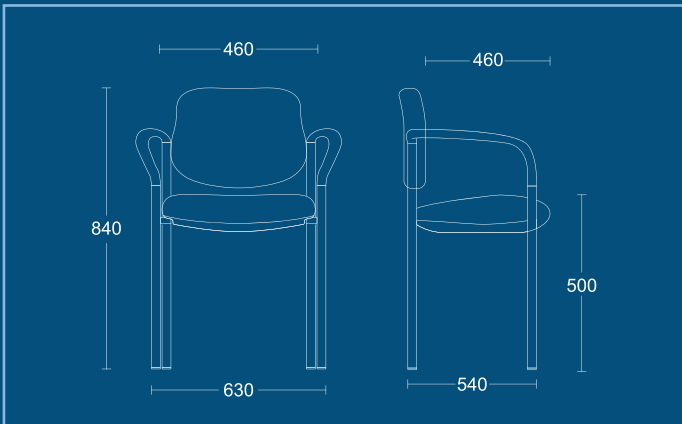

## Standard Features

- Chrome four legged frame
- Stack in sets of 4 chairs

ELIN - EAC

ELIN - EAC / STACKED

ELIN - EAC / COLOUR OPTION EXAMPLES

### EAC

Chrome four legged stacking armchair.

### DIMENSIONS

WIDTH	630mm
DEPTH	540mm
SEAT HEIGHT	500mm
OVERALL HEIGHT	840mm