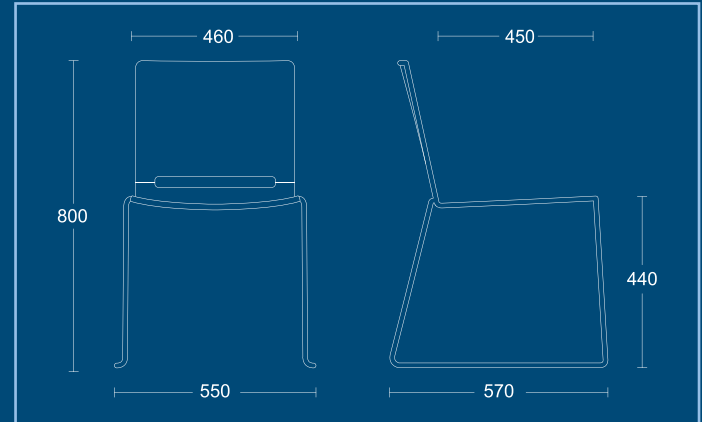

Standard Features

- Available in: Black, Blue, Green, Red and White

RIVA - RV

RIVA - RV(SBP)

RIVA - RV HIGH

RIVA

RV
Polypropylene chair with chrome sled frame.

DIMENSIONS	
WIDTH	550mm
DEPTH	570mm
SEAT HEIGHT	440mm
OVERALL HEIGHT	800mm

RV HIGH
Polypropylene stool with chrome sled frame.

DIMENSIONS	
WIDTH	550mm
DEPTH	570mm
SEAT HEIGHT	720mm
OVERALL HEIGHT	1070mm

RV(SP)
Chrome sled frame chair with upholstered seat pad.

DIMENSIONS	
WIDTH	550mm
DEPTH	570mm
SEAT HEIGHT	440mm
OVERALL HEIGHT	800mm

RIVA

RV(SBP)
Chrome sled frame chair with upholstered seat and back pad.

DIMENSIONS	
WIDTH	550mm
DEPTH	570mm
SEAT HEIGHT	440mm
OVERALL HEIGHT	800mm

PSI Seating Limited

Parkside Mill
Walter Street
Blackburn
Lancashire
BB1 1TL