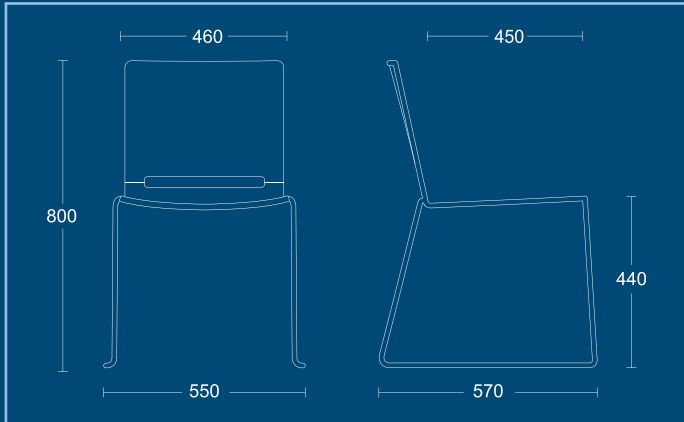

Standard Features

- Available in: Black, Blue, Green, Red and White

RIVA - RV

RIVA - RV(SBP)

RIVA - RV HIGH

RIVA

RV
Polypropylene chair with chrome sled frame.

DIMENSIONS	
WIDTH	550mm
DEPTH	570mm
SEAT HEIGHT	440mm
OVERALL HEIGHT	800mm

RV HIGH
Polypropylene stool with chrome sled frame.

DIMENSIONS	
WIDTH	550mm
DEPTH	570mm
SEAT HEIGHT	720mm
OVERALL HEIGHT	1070mm

RV(SP)
Chrome sled frame chair with upholstered seat pad.

DIMENSIONS	
WIDTH	550mm
DEPTH	570mm
SEAT HEIGHT	440mm
OVERALL HEIGHT	800mm

RIVA

RV(SBP)
Chrome sled frame chair with upholstered seat and back pad.

DIMENSIONS	
WIDTH	550mm
DEPTH	570mm
SEAT HEIGHT	440mm
OVERALL HEIGHT	800mm

PSI Seating Limited

Parkside Mill
Walter Street
Blackburn
Lancashire
BB1 1TL