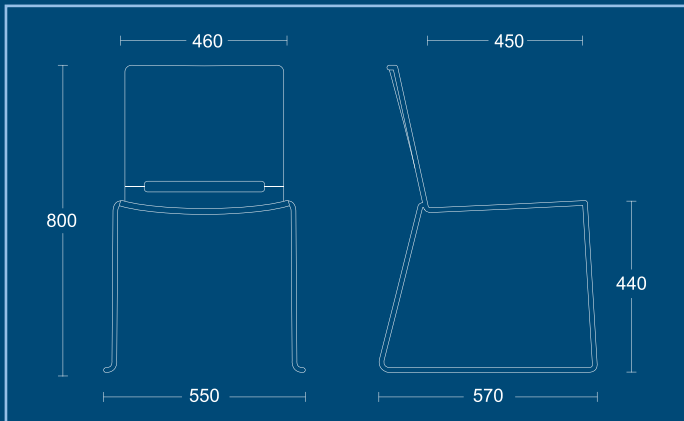

Standard Features

- Available in: Black, Blue, Green, Red and White

RIVA - RV

RIVA - RV(SBP)

RIVA - RV HIGH

RIVA

RV
Polypropylene chair with chrome sled frame.

DIMENSIONS	
WIDTH	550mm
DEPTH	570mm
SEAT HEIGHT	440mm
OVERALL HEIGHT	800mm

RV HIGH
Polypropylene stool with chrome sled frame.

DIMENSIONS	
WIDTH	550mm
DEPTH	570mm
SEAT HEIGHT	720mm
OVERALL HEIGHT	1070mm

RV(SP)
Chrome sled frame chair with upholstered seat pad.

DIMENSIONS	
WIDTH	550mm
DEPTH	570mm
SEAT HEIGHT	440mm
OVERALL HEIGHT	800mm

RIVA

RV(SBP)
Chrome sled frame chair with upholstered seat and back pad.

DIMENSIONS	
WIDTH	550mm
DEPTH	570mm
SEAT HEIGHT	440mm
OVERALL HEIGHT	800mm

PSI Seating Limited

Parkside Mill
Walter Street
Blackburn
Lancashire
BB1 1TL