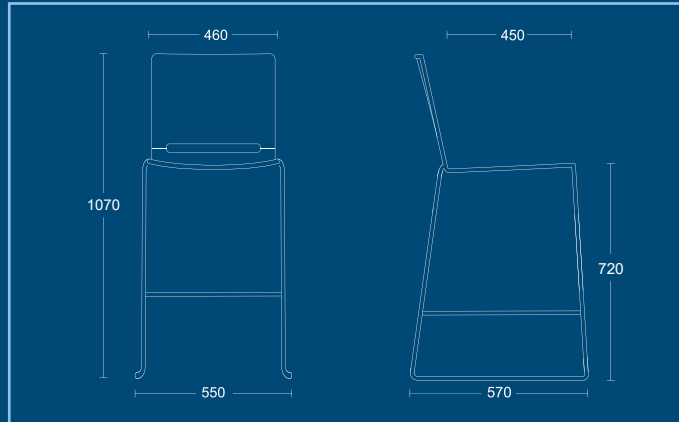

Standard Features

- Available in: Black, Blue, Green, Red and White

RIVA - RV

RIVA - RV(SBP)

RIVA - RV HIGH

RIVA

RV
Polypropylene chair with chrome sled frame.

DIMENSIONS	
WIDTH	550mm
DEPTH	570mm
SEAT HEIGHT	440mm
OVERALL HEIGHT	800mm

RV HIGH
Polypropylene stool with chrome sled frame.

DIMENSIONS	
WIDTH	550mm
DEPTH	570mm
SEAT HEIGHT	720mm
OVERALL HEIGHT	1070mm

RV(SP)
Chrome sled frame chair with upholstered seat pad.

DIMENSIONS	
WIDTH	550mm
DEPTH	570mm
SEAT HEIGHT	440mm
OVERALL HEIGHT	800mm

RIVA

RV(SBP)
Chrome sled frame chair with upholstered seat and back pad.

DIMENSIONS	
WIDTH	550mm
DEPTH	570mm
SEAT HEIGHT	440mm
OVERALL HEIGHT	800mm

PSI Seating Limited

Parkside Mill
Walter Street
Blackburn
Lancashire
BB1 1TL