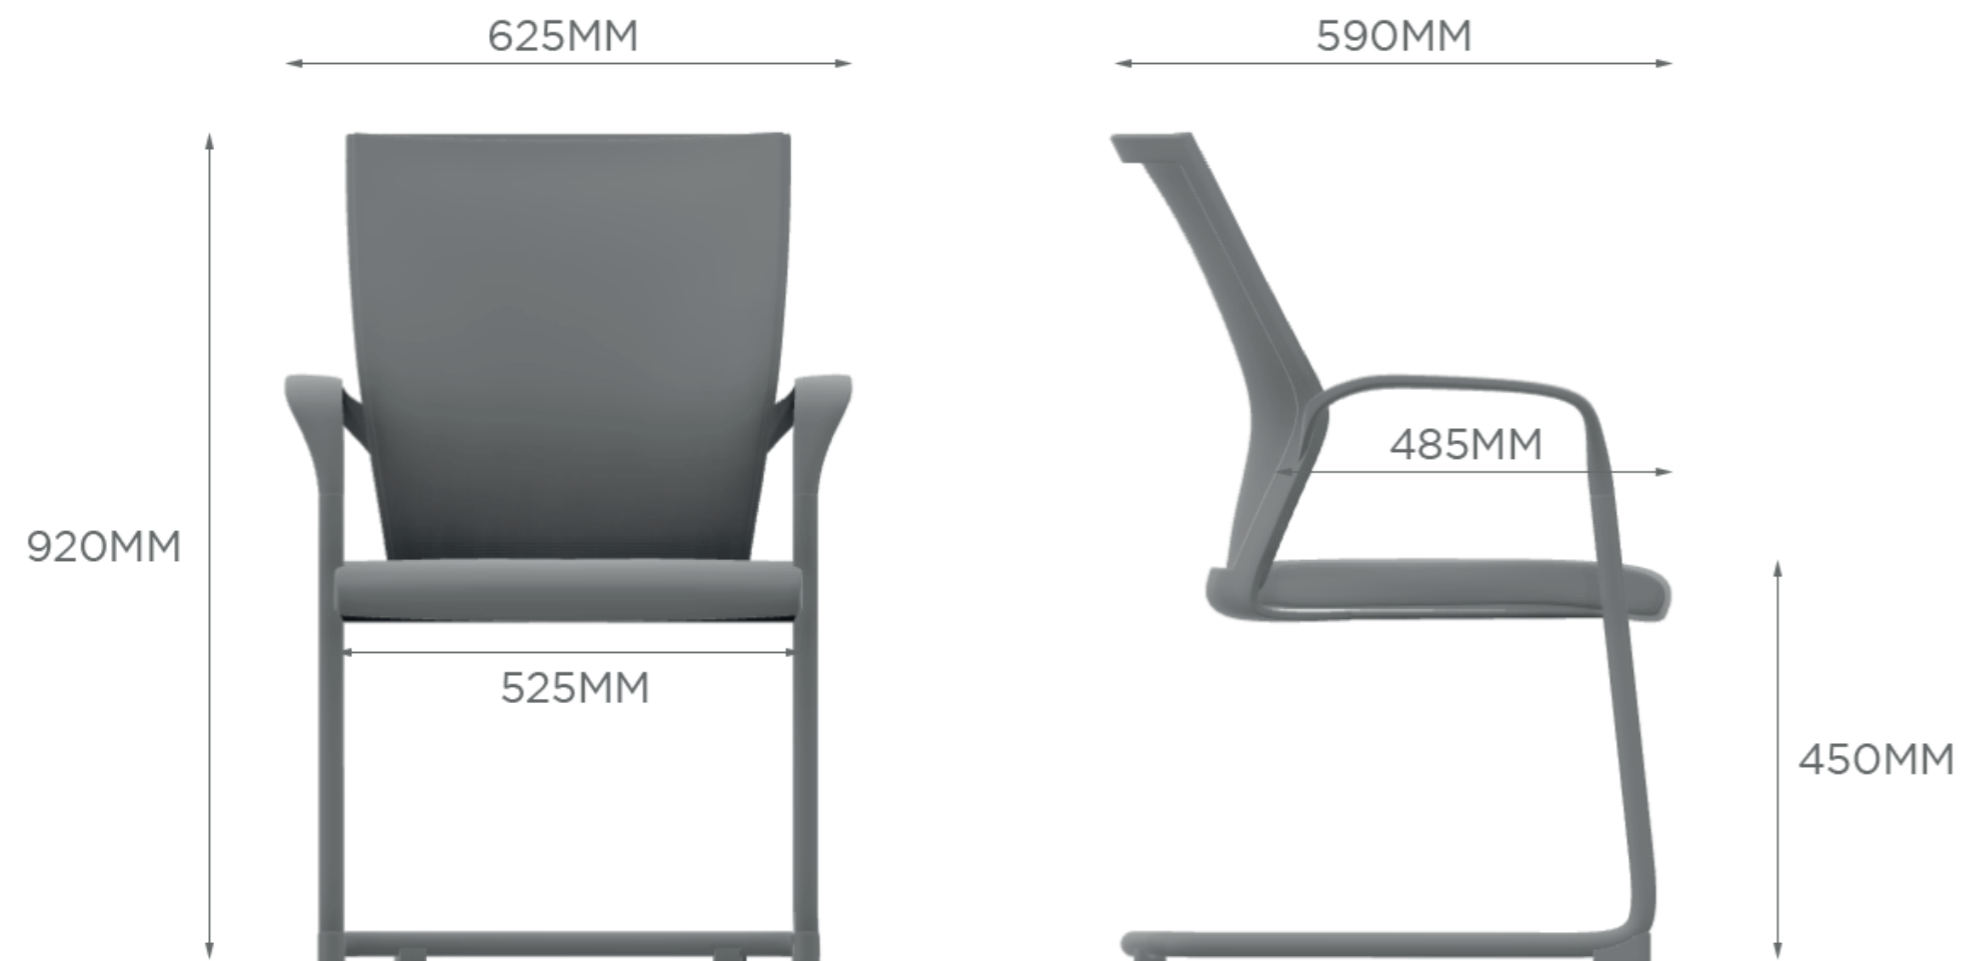

perform
Strategy
Brainstorm
CREATE
COLLABORATE
DESIGN
MOTIVATE
IDEAS
Action
SKILLS
inspire
TEAMWORK
Plan
TEAMWORK
LEAD

OPTERGO

OPTERGO CANTILEVER

OPTERGO CANTILEVER

A stylish boardroom chair that oozes comfort with its contoured seat and backrest.

DIMENSIONS

Parkside Mill, Walter Street, Blackburn, Lancashire BB1 1TL

Telephone: 01254 673 400

Email: sales@psiseating.co.uk www.psiseating.co.uk

[f /psiseating](https://www.facebook.com/psiseating) [t @psiseating](https://twitter.com/psiseating) [in /psi-seating](https://www.linkedin.com/company/psi-seating) [i @psiseating](https://www.instagram.com/psiseating)