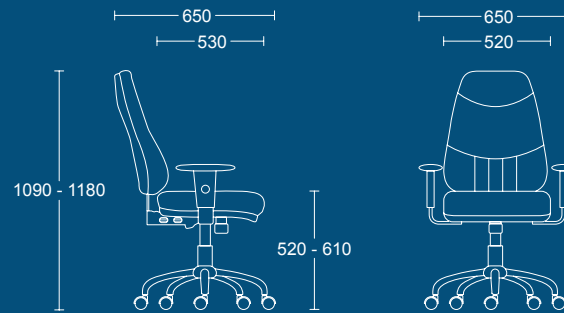

MERCURY

MERCURY

A robust and durable 24-hour chair designed with multiple users in mind. The features of the Mercury allow each user to adjust the chair to achieve the most comfortable posture position. Designed with a forward seat tilt lever to help keep the pelvis straight and encourage the spine to assume its natural S shape.

High back 24
hour armchair
with headrest.

DIMENSIONS

WIDTH 650mm
DEPTH 650mm
SEAT
HEIGHT 520mm
610mm
OVERALL 1260mm
HEIGHT 1350mm

MM2

High back 24
hour armchair.

DIMENSIONS

WIDTH 650mm
DEPTH 650mm
SEAT
HEIGHT 520mm
610mm
OVERALL 1090mm
HEIGHT 1180mm