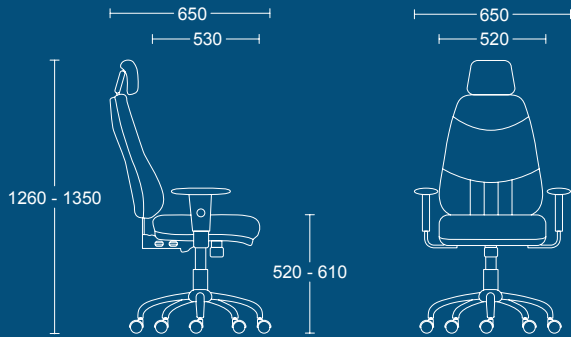

MERCURY

MERCURY

A robust and durable 24-hour chair designed with multiple users in mind. The features of the Mercury allow each user to adjust the chair to achieve the most comfortable posture position. Designed with a forward seat tilt lever to help keep the pelvis straight and encourage the spine to assume its natural S shape.

High back 24
hour armchair
with headrest.

DIMENSIONS

WIDTH 650mm
DEPTH 650mm
SEAT
HEIGHT 520mm
610mm
OVERALL 1260mm
HEIGHT 1350mm

MM2

High back 24
hour armchair.

DIMENSIONS

WIDTH 650mm
DEPTH 650mm
SEAT
HEIGHT 520mm
610mm
OVERALL 1090mm
HEIGHT 1180mm