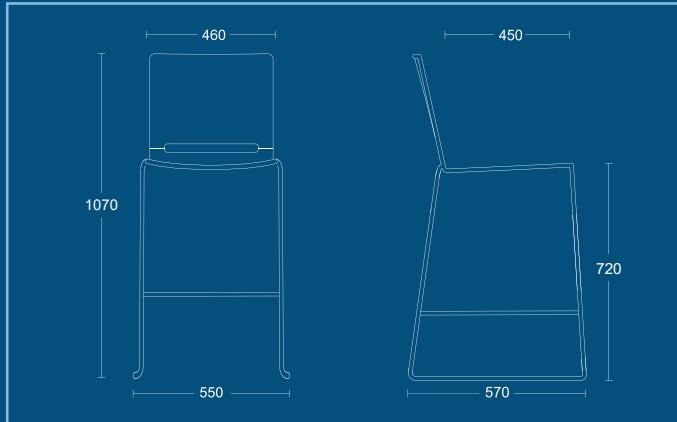

Standard Features

- Available in: Black, Blue, Green, Red, White, Grey and Sand
-

RIVA - RV

RIVA - RV(SBP)

RIVA - RV HIGH (SBP)

RIVA

RV
Polypropylene chair with chrome sled frame.

DIMENSIONS	
WIDTH	550mm
DEPTH	570mm
SEAT HEIGHT	440mm
OVERALL HEIGHT	800mm

RV HIGH
Polypropylene stool with chrome sled frame.

DIMENSIONS	
WIDTH	550mm
DEPTH	570mm
SEAT HEIGHT	720mm
OVERALL HEIGHT	1070mm

RV(SP)
Chrome sled frame chair with upholstered seat pad.

DIMENSIONS	
WIDTH	550mm
DEPTH	570mm
SEAT HEIGHT	440mm
OVERALL HEIGHT	800mm

RIVA

RV(SBP)
Chrome sled frame chair with upholstered seat and back pad.

DIMENSIONS	
WIDTH	550mm
DEPTH	570mm
SEAT HEIGHT	440mm
OVERALL HEIGHT	800mm

PSI Seating Limited

Parkside Mill
Walter Street
Blackburn
Lancashire
BB1 1TL