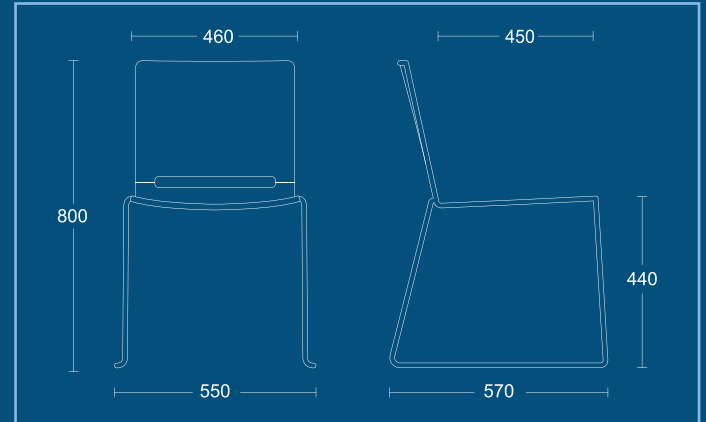

Standard Features

- Available in: Black, Blue, Green, Red, White, Grey and Sand
-

RIVA - RV

RIVA - RV(SBP)

RIVA - RV HIGH (SBP)

RIVA

RV
Polypropylene chair with chrome sled frame.

DIMENSIONS	
WIDTH	550mm
DEPTH	570mm
SEAT HEIGHT	440mm
OVERALL HEIGHT	800mm

RV HIGH
Polypropylene stool with chrome sled frame.

DIMENSIONS	
WIDTH	550mm
DEPTH	570mm
SEAT HEIGHT	720mm
OVERALL HEIGHT	1070mm

RV(SP)
Chrome sled frame chair with upholstered seat pad.

DIMENSIONS	
WIDTH	550mm
DEPTH	570mm
SEAT HEIGHT	440mm
OVERALL HEIGHT	800mm

RIVA

RV(SBP)
Chrome sled frame chair with upholstered seat and back pad.

DIMENSIONS	
WIDTH	550mm
DEPTH	570mm
SEAT HEIGHT	440mm
OVERALL HEIGHT	800mm

PSI Seating Limited

Parkside Mill
Walter Street
Blackburn
Lancashire
BB1 1TL