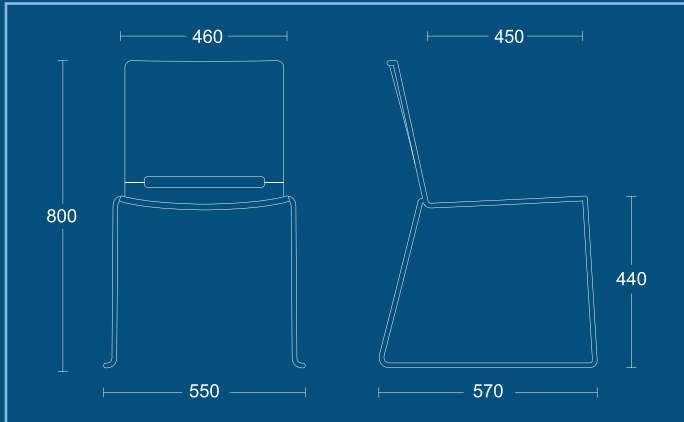

Standard Features

- Available in: Black, Blue, Green, Red, White, Grey and Sand
-

RIVA - RV

RIVA - RV(SBP)

RIVA - RV HIGH (SBP)

RIVA

RV
Polypropylene chair with chrome sled frame.

DIMENSIONS	
WIDTH	550mm
DEPTH	570mm
SEAT HEIGHT	440mm
OVERALL HEIGHT	800mm

RV HIGH
Polypropylene stool with chrome sled frame.

DIMENSIONS	
WIDTH	550mm
DEPTH	570mm
SEAT HEIGHT	720mm
OVERALL HEIGHT	1070mm

RV(SP)
Chrome sled frame chair with upholstered seat pad.

DIMENSIONS	
WIDTH	550mm
DEPTH	570mm
SEAT HEIGHT	440mm
OVERALL HEIGHT	800mm

RIVA

RV(SBP)
Chrome sled frame chair with upholstered seat and back pad.

DIMENSIONS	
WIDTH	550mm
DEPTH	570mm
SEAT HEIGHT	440mm
OVERALL HEIGHT	800mm

PSI Seating Limited

Parkside Mill
Walter Street
Blackburn
Lancashire
BB1 1TL