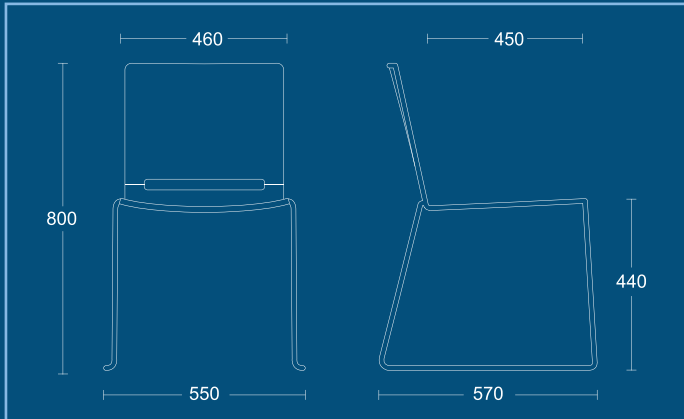

Standard Features

- Available in: Black, Blue, Green, Red, White, Grey and Sand
-

RIVA - RV

RIVA - RV(SBP)

RIVA - RV HIGH (SBP)

RIVA

RV
Polypropylene chair with chrome sled frame.

DIMENSIONS	
WIDTH	550mm
DEPTH	570mm
SEAT HEIGHT	440mm
OVERALL HEIGHT	800mm

RV HIGH
Polypropylene stool with chrome sled frame.

DIMENSIONS	
WIDTH	550mm
DEPTH	570mm
SEAT HEIGHT	720mm
OVERALL HEIGHT	1070mm

RV(SP)
Chrome sled frame chair with upholstered seat pad.

DIMENSIONS	
WIDTH	550mm
DEPTH	570mm
SEAT HEIGHT	440mm
OVERALL HEIGHT	800mm

RIVA

RV(SBP)
Chrome sled frame chair with upholstered seat and back pad.

DIMENSIONS	
WIDTH	550mm
DEPTH	570mm
SEAT HEIGHT	440mm
OVERALL HEIGHT	800mm

PSI Seating Limited

Parkside Mill
Walter Street
Blackburn
Lancashire
BB1 1TL